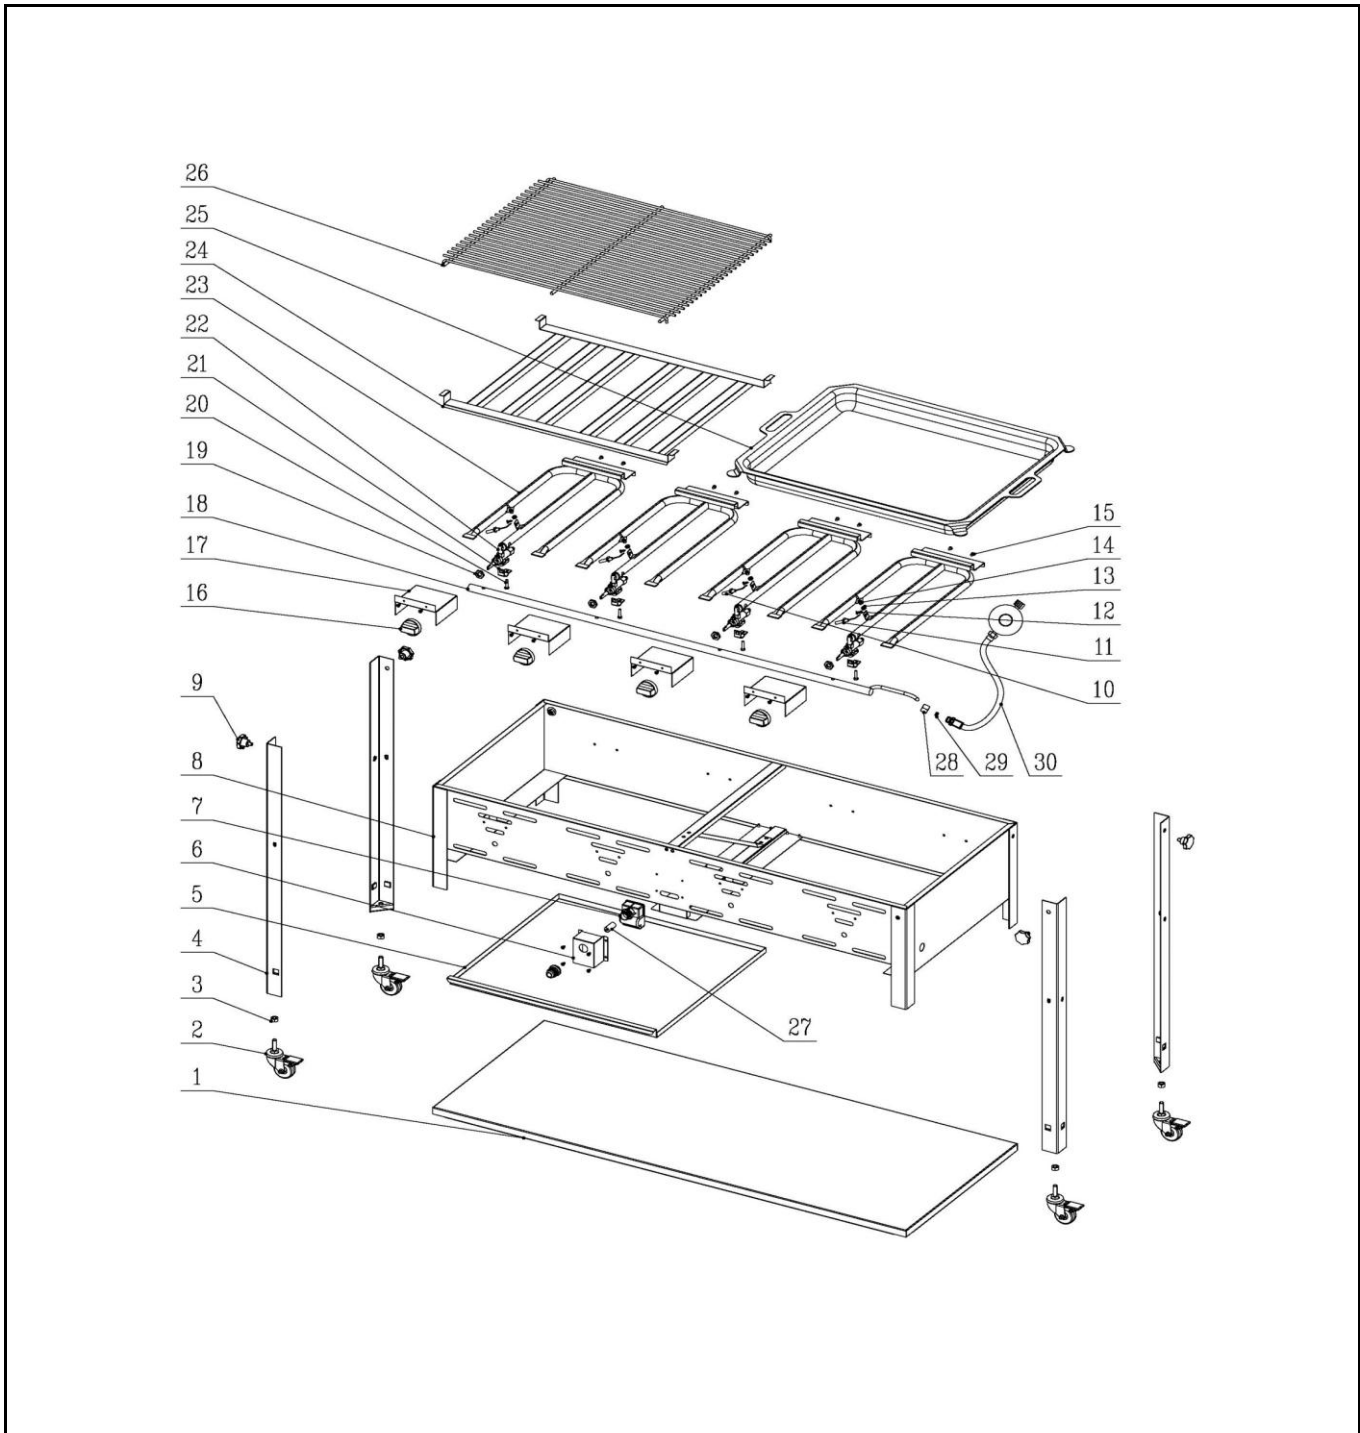

Drawing

Hendi B.V. Steenoven 21 3911 TX Rhenen The Netherlands	Batch #	Appliance part#
	0000000	154908
	Description	
	Grill Master "Quattro"	

Date	05-06-2012	Revision #	Revision version
Revision	First bill of materials (BOM)